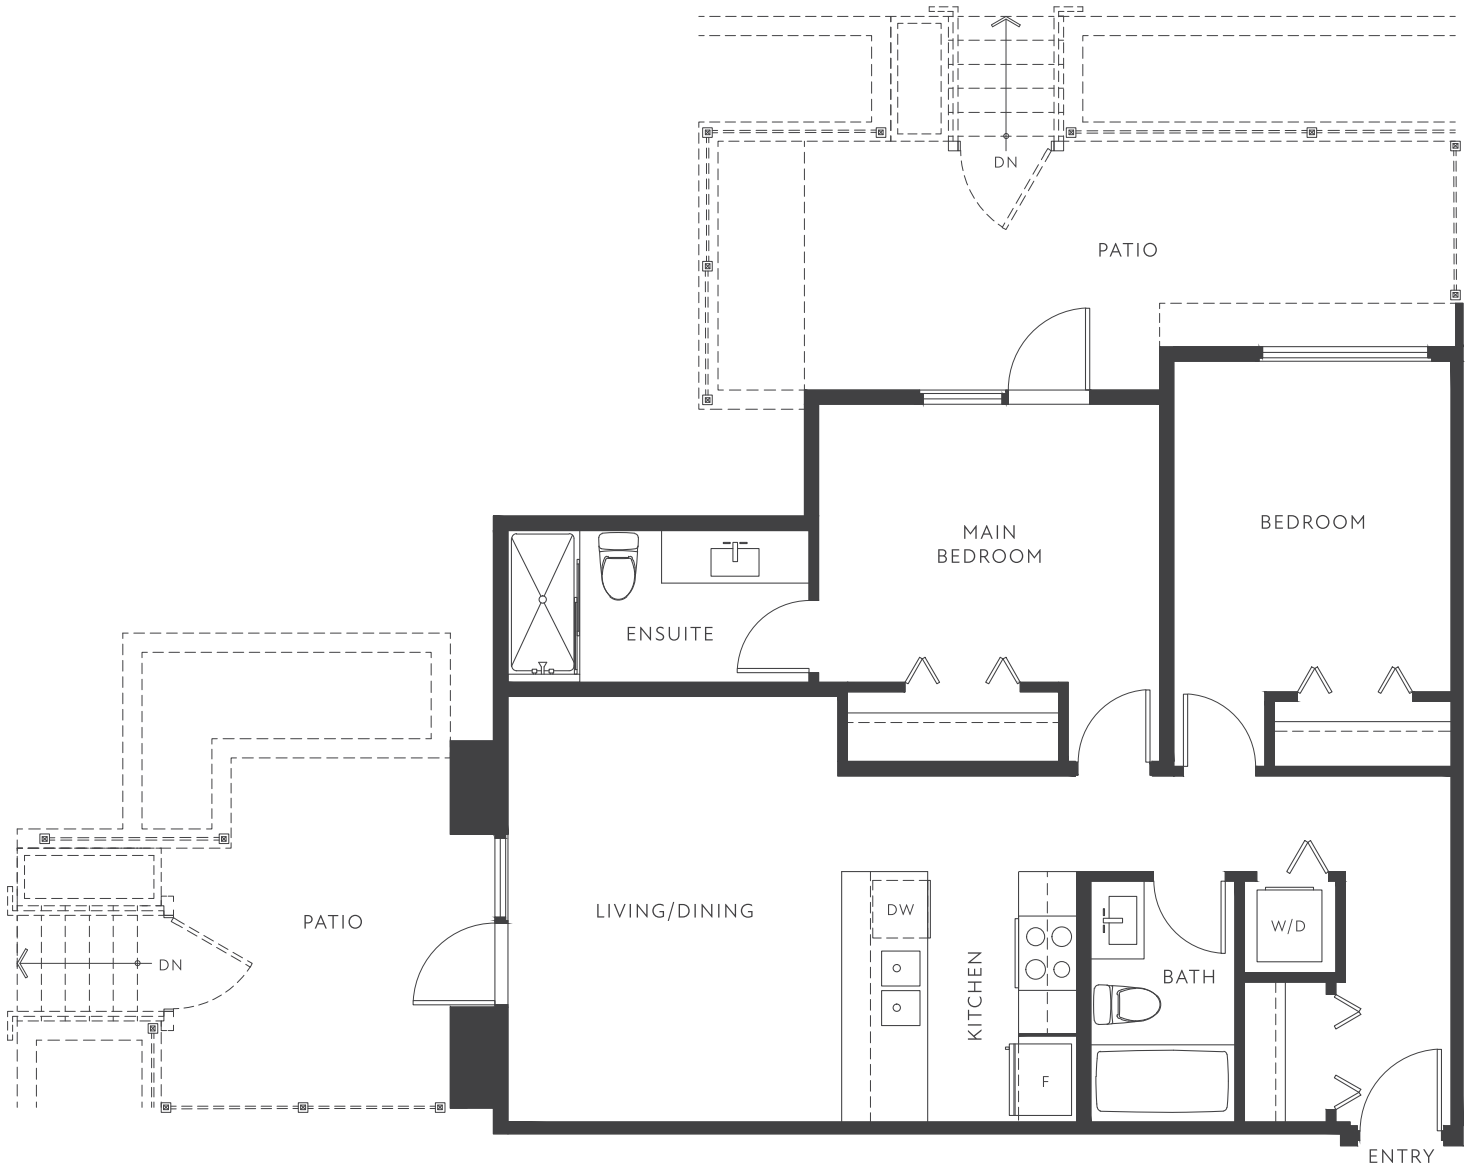

B

PREMIUM COLLECTION

2 BEDROOM, 2 BATH
INTERIOR 834 SQ FT

144 ST
LEVEL 1