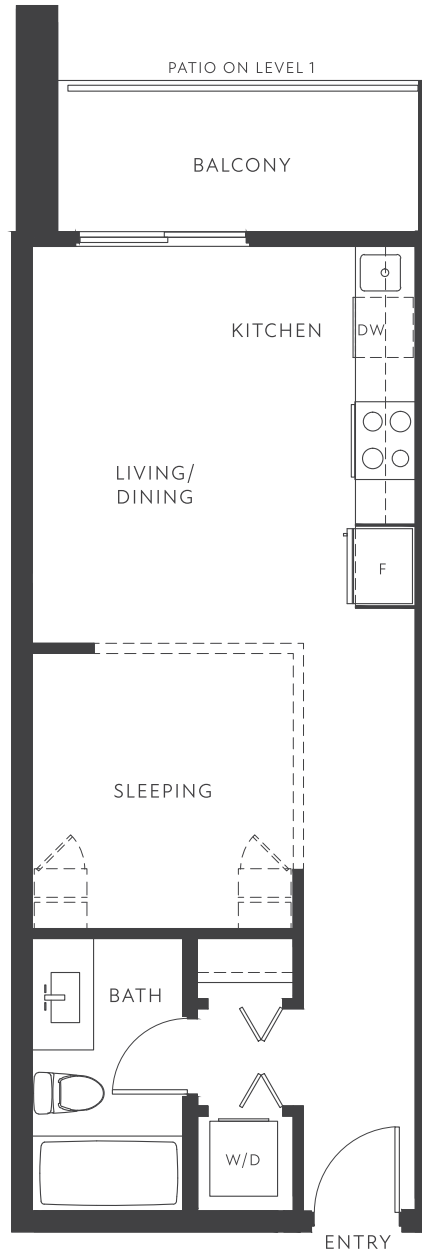

E

STUDIO, 1 BATH
 INTERIOR 462-474 SQ FT

LEVEL 1

LEVEL 2

LEVEL 3

LEVEL 4