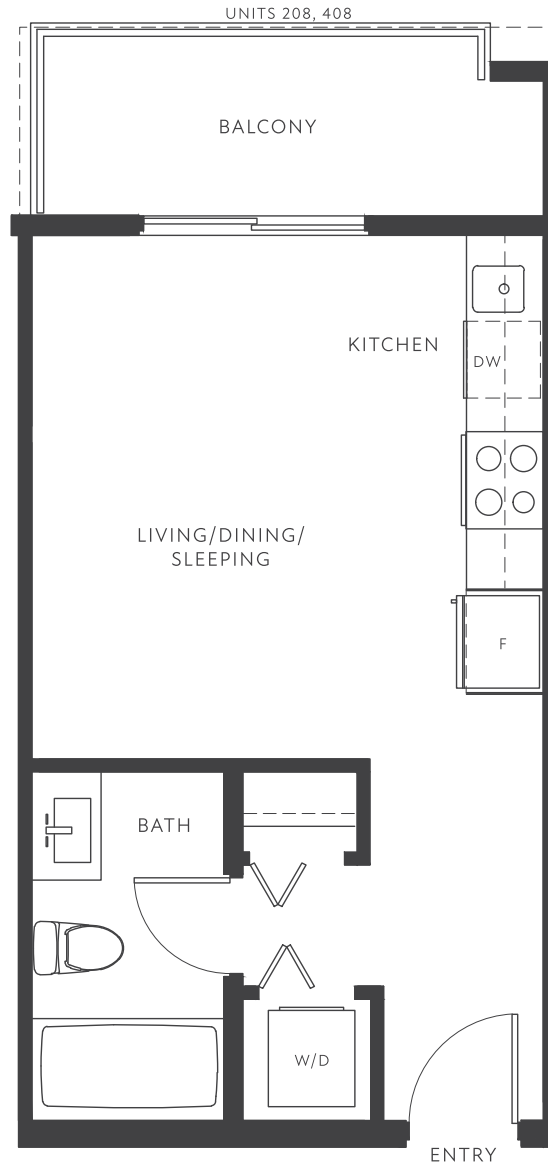

F3

STUDIO, 1 BATH
INTERIOR 392 SQ FT

LEVEL 2

LEVEL 3

LEVEL 4