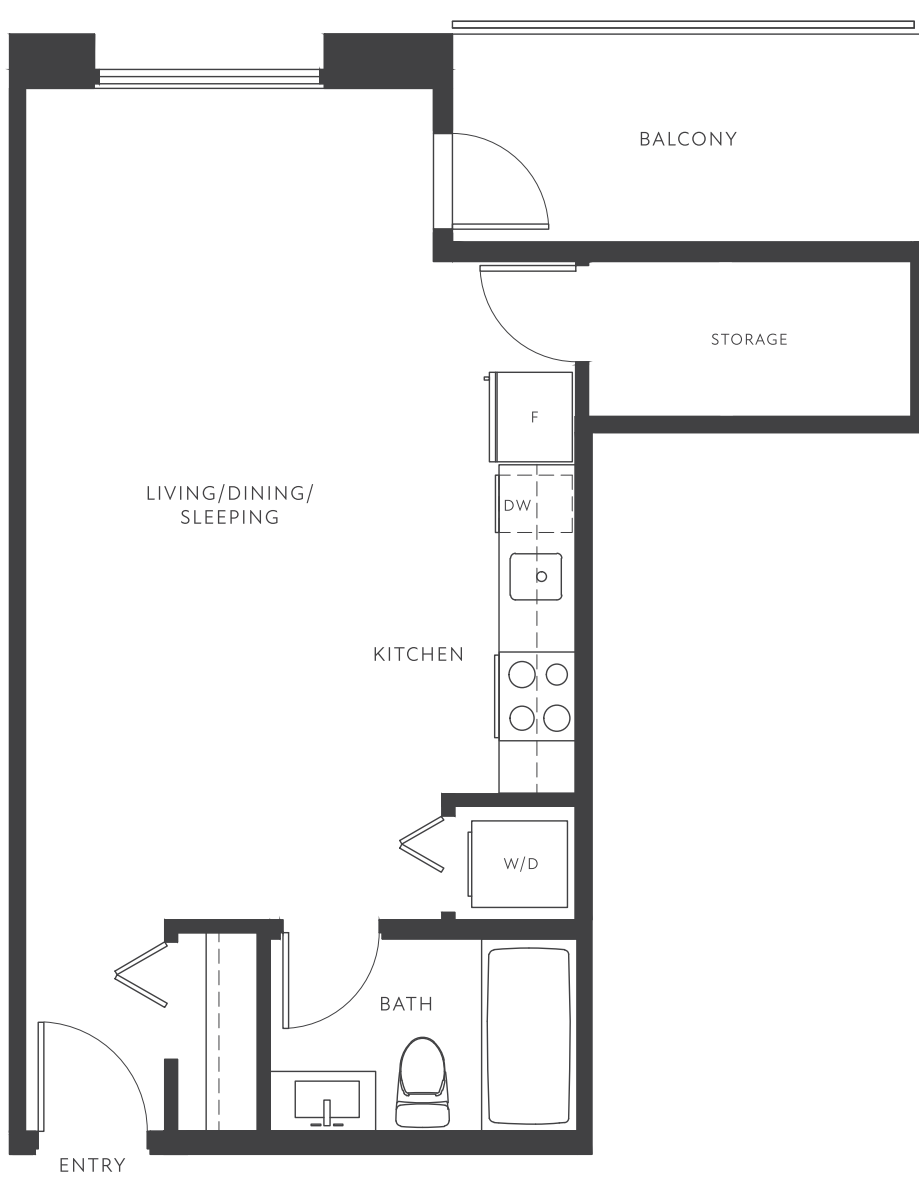

G1

STUDIO, 1 BATH
INTERIOR 454 SQ FT

LEVEL 2